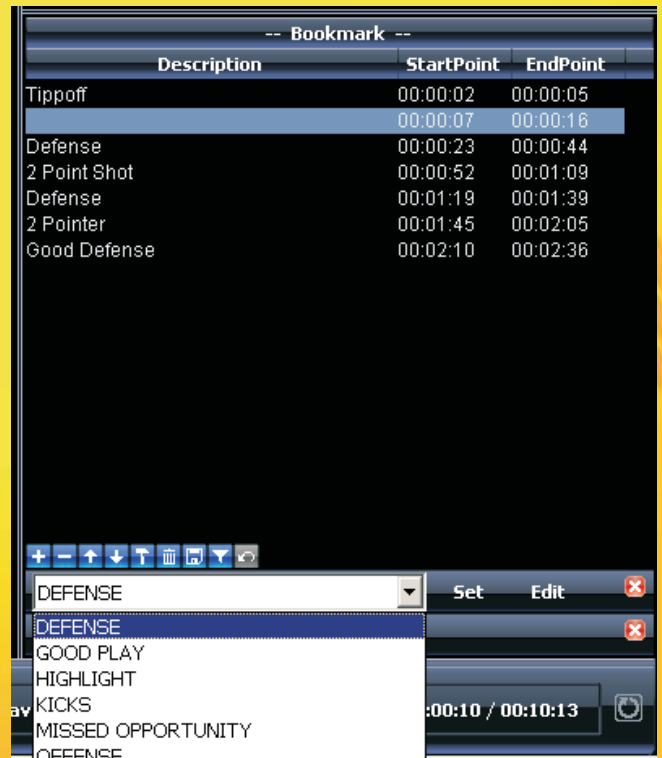

866-999-WEBB(9322) www.webbelectronics.com
Sales@webbelectronics.com