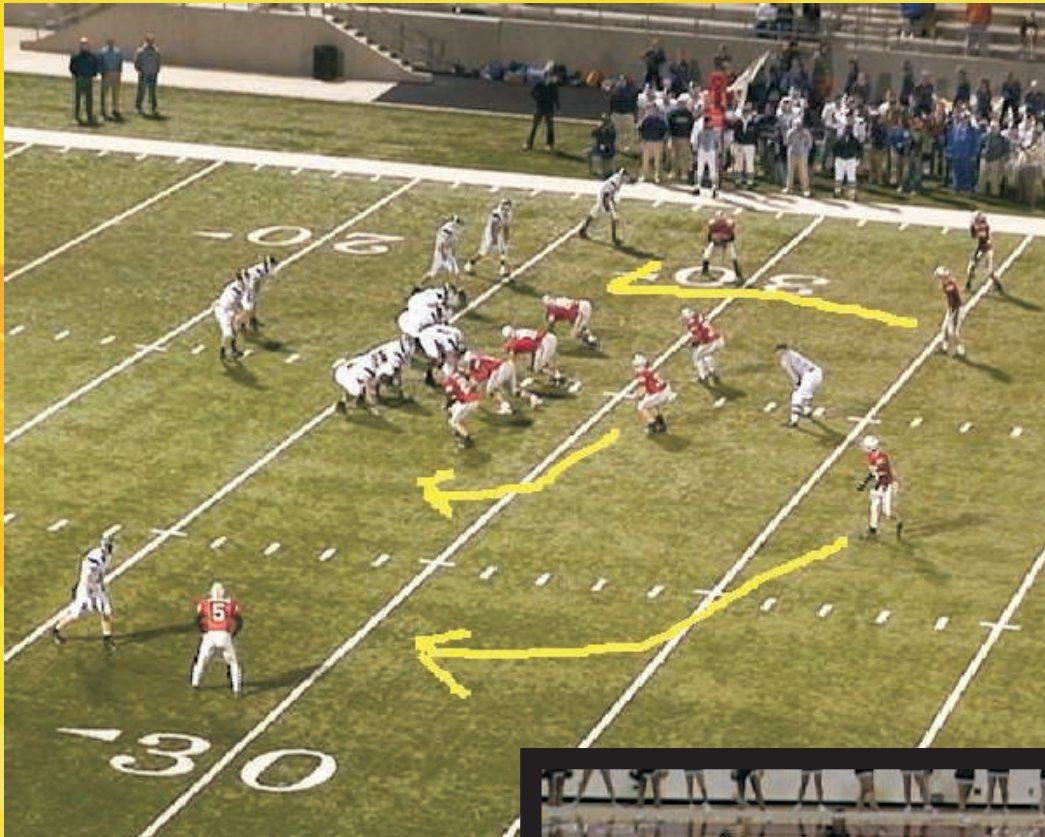

MEDIA ANALYZER- FULL SCREEN TOOLS

← ↑ ↓ → 🔍 📐 **Draw Lines** 🖐️ **Grab Lines** ✖️ **Erase Lines** 📷 **Take Picture**

- **DRAW LINES TO SHOW YOUR PLAYERS THE RIGHT WAY TO PLAY**
- **TAKE A PICTURE OF THE VIDEO TO USE IN YOUR SCOUTING REPORTS FOR PLAYERS AND COACHES**