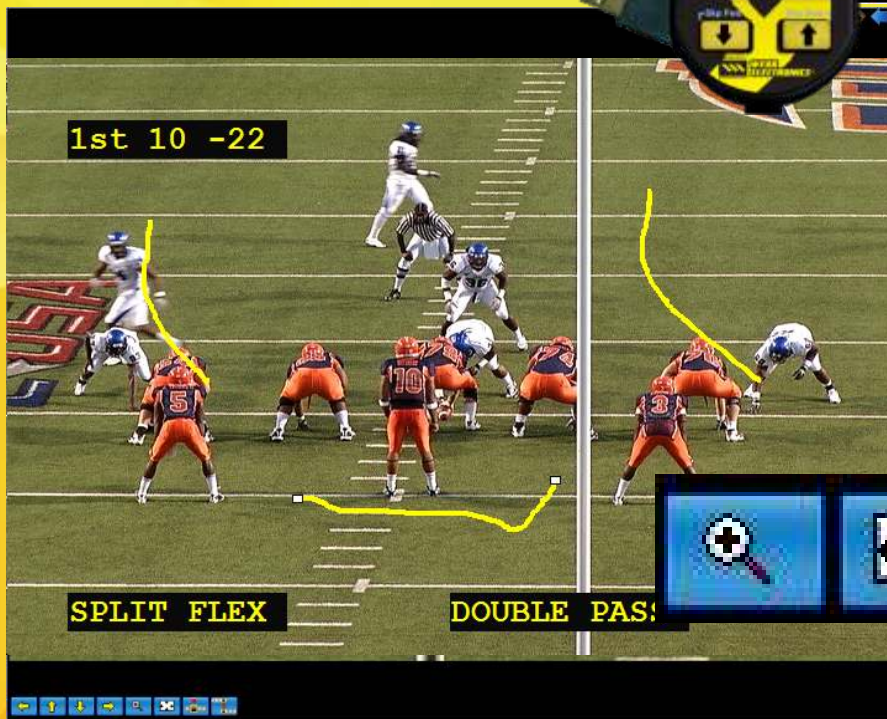

WEBB GAMEDAY - FULL SCREEN TOOLS

- SHOW FULL SCREEN VIDEO WITH TEXT OVERLAYS
- DRAW OVER VIDEO TO SHOW YOUR PLAYERS COACHING POINTS
- USE THE ORIGINAL COWBOY REMOTE OR VIRTUAL REMOTE TO CONTROL THE VIDEO