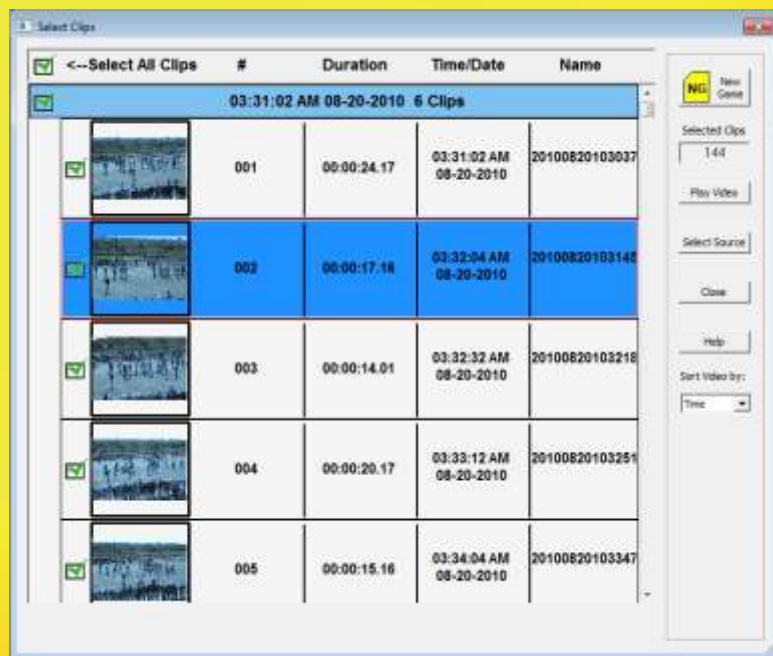

- IMPORT ONLINE EXCHANGE VIDEO AND HARD DRIVE EXCHANGE VIDEO
- COPY VIDEO FROM MULTIPLE DV CAMCORDERS AT THE SAME TIME
- IMPORTS MOST STANDARD VIDEO FORMATS

- USE OUR IMPORT WIZARD TO PREVIEW AND SELECT CLIPS FROM CAMCORDERS AND HARD DRIVES
- SAVE TIME BY BRINGING IN ONLY "GOOD" VIDEO
- REFERENCE COLORS ARE PROVIDED FOR SHORT CLIPS AND LONG CLIPS AND SEPARATED BY DATE
- IMPORT YOUR WIDE, TIGHT AND ENDZONE CLIPS ALL AT THE SAME TIME