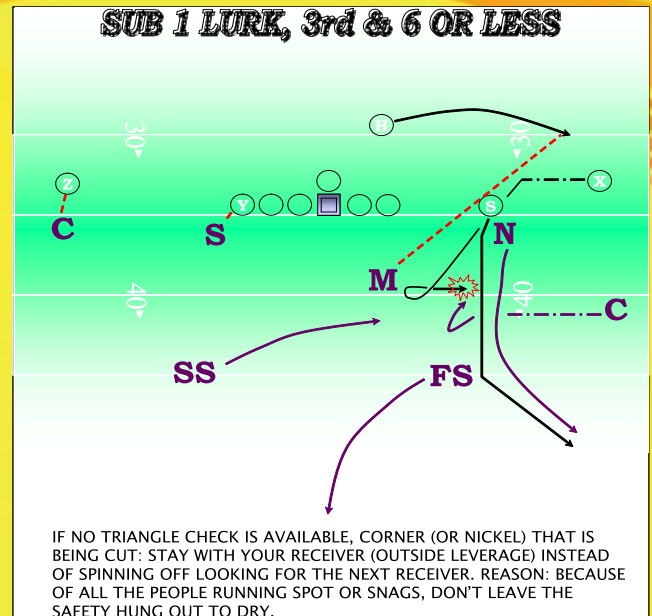

**WEBB
ELECTRONICS**

Your Solution for Sports Video Since 1986

WEBB GAMEDAY - INSERT POWERPOINTS & DIAGRAM SLIDES INTO CUTUPS

- IMPORT POWERPOINT PRESENTATIONS AND DIAGRAM SLIDES DIRECTLY INTO WEBB GAMEDAY
- ADD POWERPOINT SLIDES TO YOUR CUTUP TO USE IN YOUR PRESENTATIONS
- RUN YOUR CUTUPS WITH YOUR SLIDES OUT TO VIDEO OR DVD

WEBB GAMEDAY - AUTO CUTUPS

- CREATE CUSTOM TEMPLATES FOR OFFENSE, DEFENSE AND KICKING CUTUPS. RUN YOUR WEEKLY CUTUPS IN SECONDS.
- DISTRIBUTE YOUR WEEKLY CUTUPS QUICKLY OVER YOUR SCHOOLS NETWORK.
- UPLOAD YOUR CUTUPS TO WEBB'S ONLINE COACHES STATION