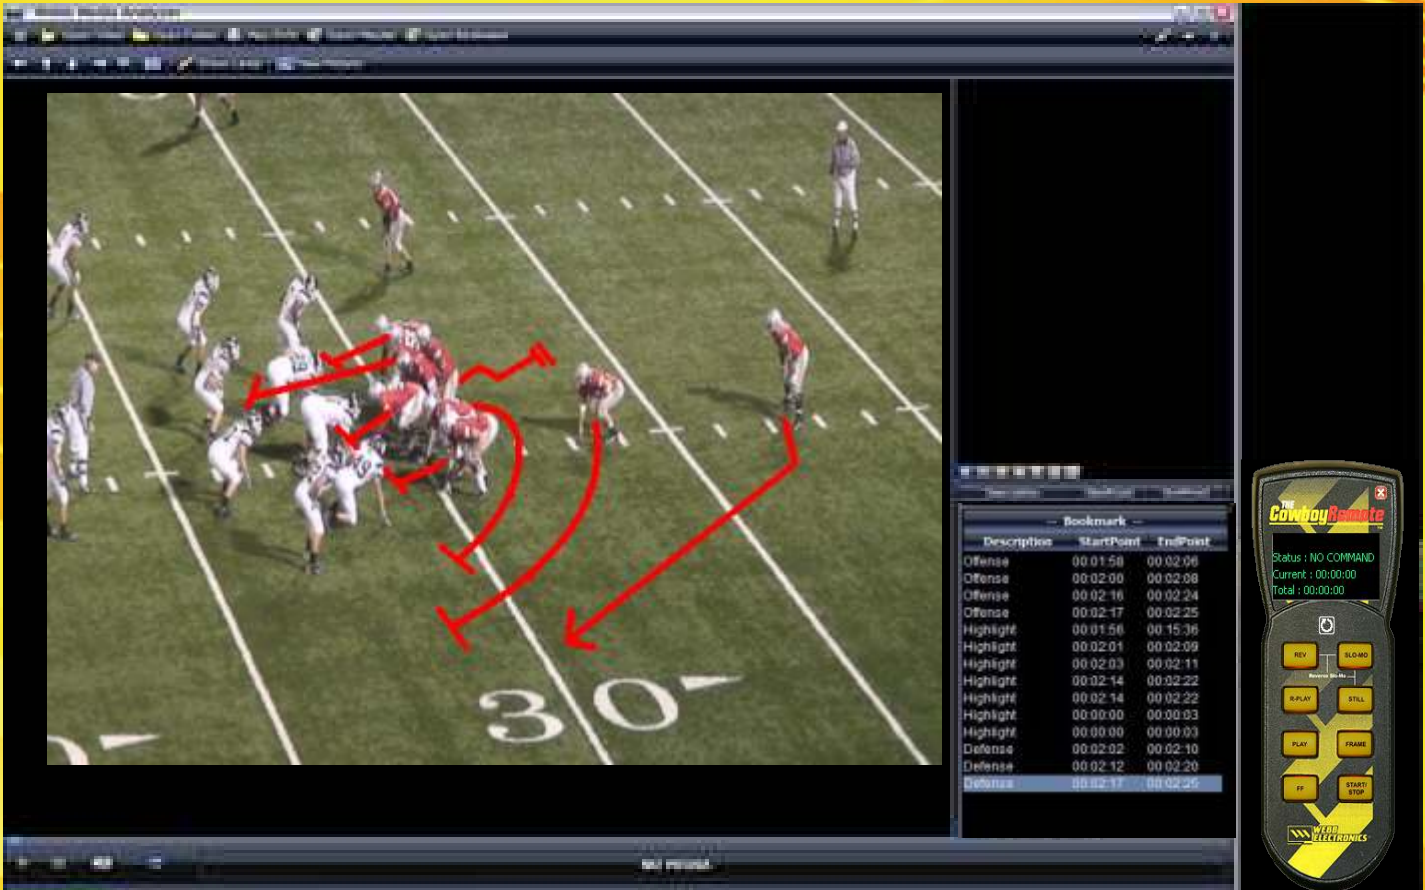

WEBB ELECTRONICS

Your Solution for Sports Video Since 1986

WEBB GAMEDAY & WEBB MEDIA ANALYZER

RUN YOUR CUTUPS OUT TO NEW VIDEO FILES AND DVDS
AND PLAY THOSE FILES IN YOUR MEETING WITH WEBB
MEDIA ANALYZER WITH THE ORIGINAL COWBOY REMOTE™

- GREAT FULL SCREEN TOOLS ALLOW YOU TO DRAW, ZOOM IN ON VIDEO AND TAKE PICTURES OF FORMATIONS
- BOOKMARK CLIPS OF VIDEO FOR LATER REFERENCE
- USE AS A LOW COST COACHING STATION FOR WEBB GAMEDAY
- NO INTERNET? NO PROBLEM! GREAT LOCAL APPLICATION FOR USE IN PRESENTING TO YOUR PLAYERS!
- USE FOR ALL SPORTS

866-999-WEBB(9322) www.webbelectronics.com
Sales@webbelectronics.com