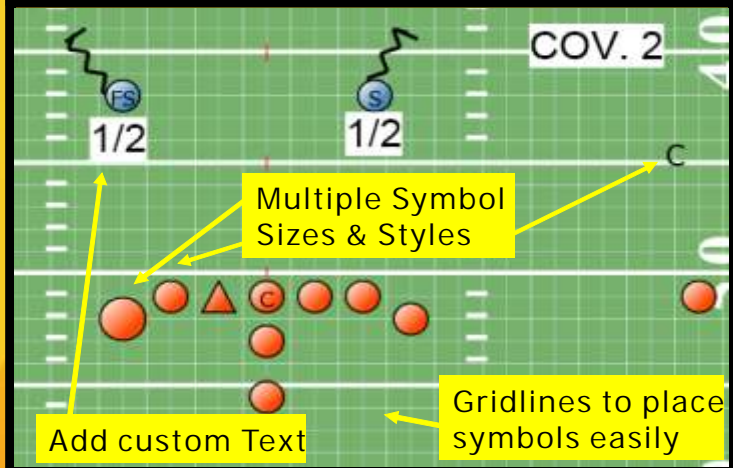

- ADD COACHING POINTS TO YOUR DRAWINGS
- CREATE NEW FORMATIONS AND PLAYS QUICKLY WITH STORED SETS, BLOCKING SCHEMES, ACTIONS AND PASS ROUTES
- USE DRAWINGS INTO WEBB INTERACTIVE REPORTS AUTOMATICALLY

866-999-WEBB(9322) www.webbelectronics.com
Sales@webbelectronics.com