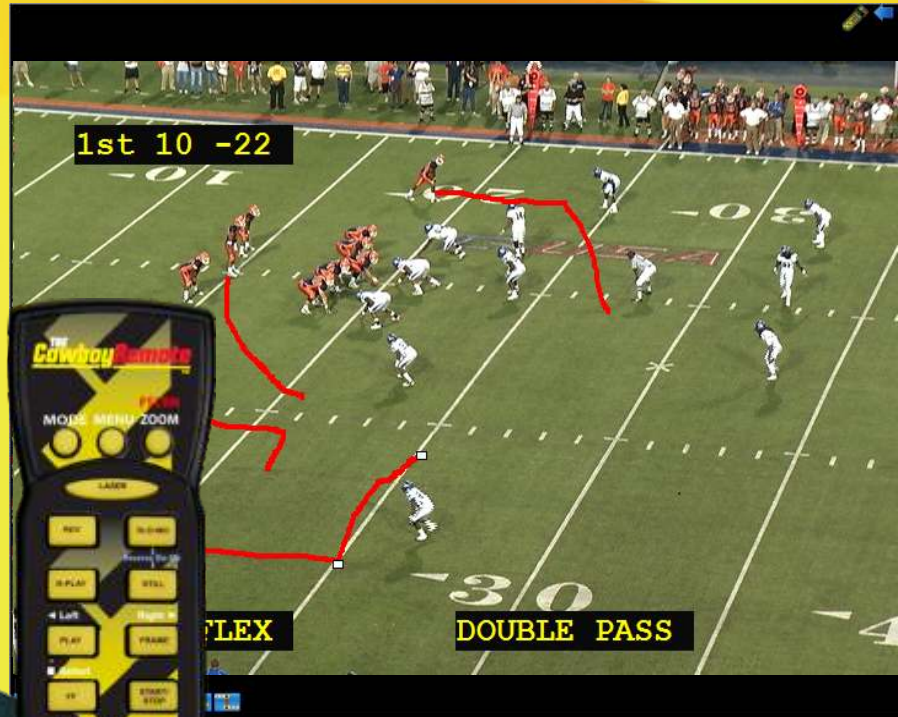

WEBB GAMEDAY - FULL SCREEN TOOLS

- SHOW FULL SCREEN VIDEO WITH TEXT OVERLAYS
- DRAW OVER VIDEO TO SHOW YOUR PLAYERS COACHING POINTS
- USE THE ORIGINAL COWBOY REMOTE OR VIRTUAL REMOTE TO CONTROL THE VIDEO