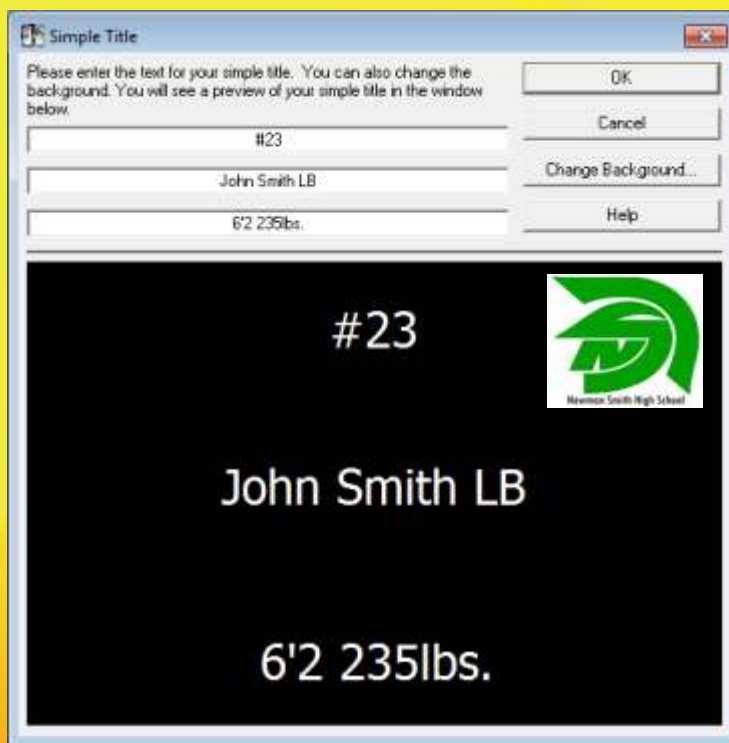

866-999-WEBB(9322) www.webbelectronics.com
Sales@webbelectronics.com