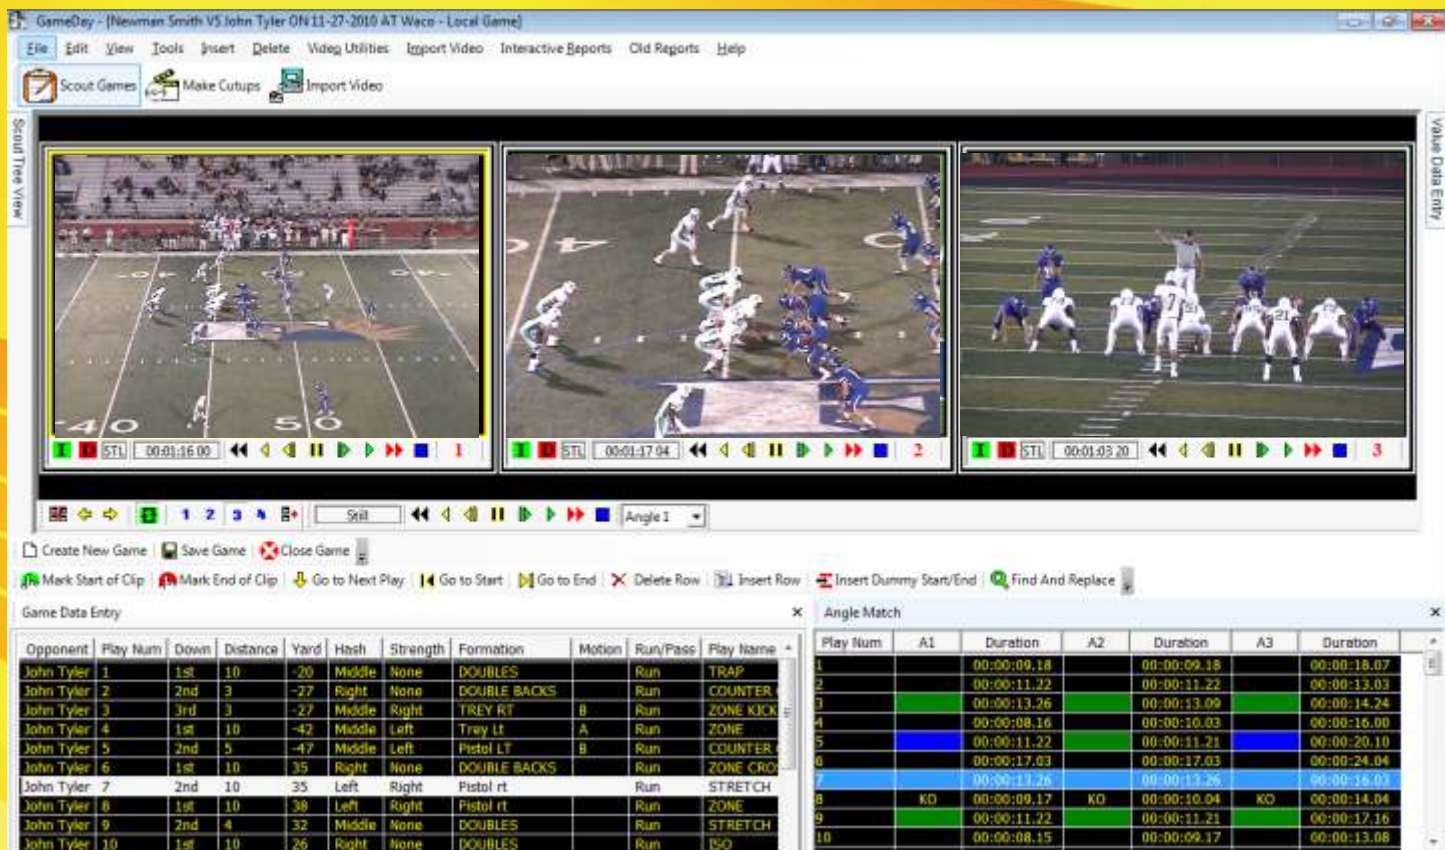

- IMPORT ONLINE EXCHANGE VIDEO AND HARD DRIVE EXCHANGE VIDEO
- COPY VIDEO FROM MULTIPLE DV CAMCORDERS AT THE SAME TIME
- IMPORTS MOST STANDARD VIDEO FORMATS

- USE OUR IMPORT WIZARD TO PREVIEW AND SELECT CLIPS FROM CAMCORDERS AND HARD DRIVES
- SAVE TIME BY BRINGING IN ONLY "GOOD" VIDEO
- REFERENCE COLORS ARE PROVIDED FOR SHORT CLIPS AND LONG CLIPS AND SEPARATED BY DATE
- IMPORT YOUR WIDE, TIGHT AND ENDZONE CLIPS ALL AT THE SAME TIME

866-999-WEBB(9322) www.webbelectronics.com
Sales@webbelectronics.com

**WEBB
ELECTRONICS**

Your Solution for Sports Video Since 1986

WEBB GAMEDAY - ANGLE MATCH TOOLS

- PLAY ALL VIDEO ANGLES SIMULTANEOUSLY TO MAKE IT EASIER TO INTERCUT UP TO FOUR ANGLES
- IMPORT START AND END TIMES OF YOUR CLIPS FROM HARD DRIVE AND DV CAMCORDERS
- USE THE ANGLE MATCH WINDOW TO COLOR AND TAG CLIPS THAT YOU NEED TO REMOVE
- ADD DUMMY CLIPS THAT THE CAMERAMAN DID NOT SHOOT
- QUICKLY AND EASILY SET YOUR SCOUT TYPES (OFFENSE, DEFENSE AND KICKS) FOR YOUR DIFFERENT CLIPS
- SET KEYBOARD HOTKEYS TO CONTROL VIDEO AND ENTER DATA
- USE OUR AIR POTATO PRODUCT TO MATCH YOUR ANGLES SEAMLESSLY!!

The screenshot displays the 'Game Data Entry' window. It features a table with columns for Opponent, Play Num, Down, Distance, Yard, Hash, Strength, Formation, Motion, Run/Pass, Play Name, Personnel, Front, Coverages, Blitz, Stunts, Gain, Pass Result, Hole, Zone, and Result. The table contains 14 rows of data for 'John Tyler'. A 'Value Data Entry' dialog box is open, showing a list of play names such as '13 ZONE', '14 ZORRO', '15 ZORRO', '18 ZK', '20 KILL', '22 POP', '23', '27', '29 dog', '290 KILL', '32 RD', '33', '33 LEAD', '14 Z', '15 tiger', '18 Z', '19 Z', '22', '22 STR', '26', '28', '29 STR', '32 BANG', '32 ROPE', '33 BANG', and '33 RD'. A 'Column Values' button is visible at the bottom of the dialog.