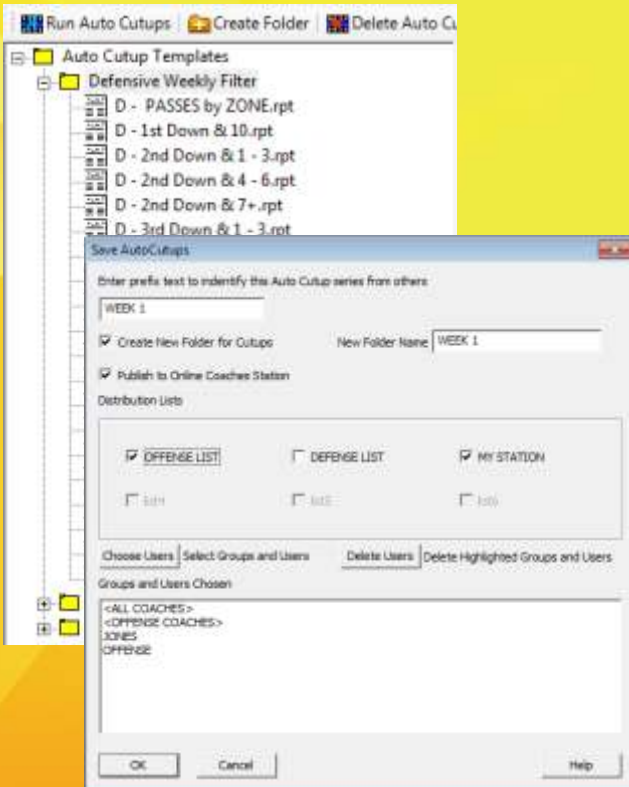

WEBB GAMEDAY - AUTO CUTUPS

- CREATE CUSTOM TEMPLATES FOR OFFENSE, DEFENSE AND KICKING CUTUPS. RUN YOUR WEEKLY CUTUPS IN SECONDS.
- DISTRIBUTE YOUR WEEKLY CUTUPS QUICKLY OVER YOUR SCHOOLS NETWORK.
- UPLOAD YOUR CUTUPS TO WEBB'S ONLINE COACHES STATION