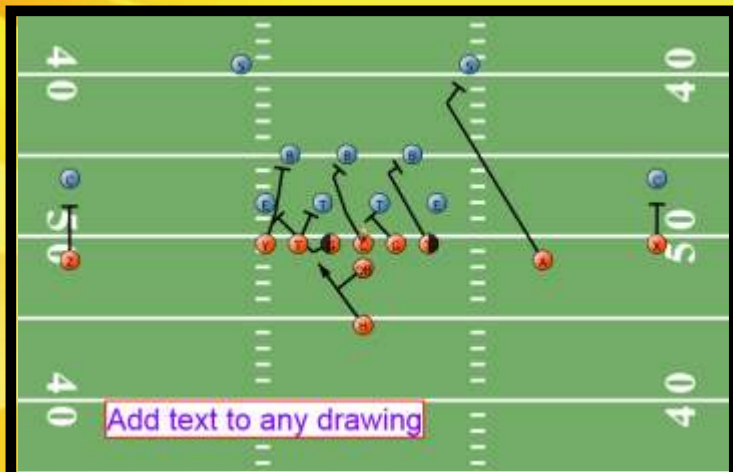

- ADD COACHING POINTS TO YOUR DRAWINGS
- CREATE NEW FORMATIONS AND PLAYS QUICKLY WITH STORED SETS, BLOCKING SCHEMES, ACTIONS AND PASS ROUTES
- USE DRAWINGS INTO WEBB INTERACTIVE REPORTS AUTOMATICALLY

866-999-WEBB(9322) www.webbelectronics.com
Sales@webbelectronics.com