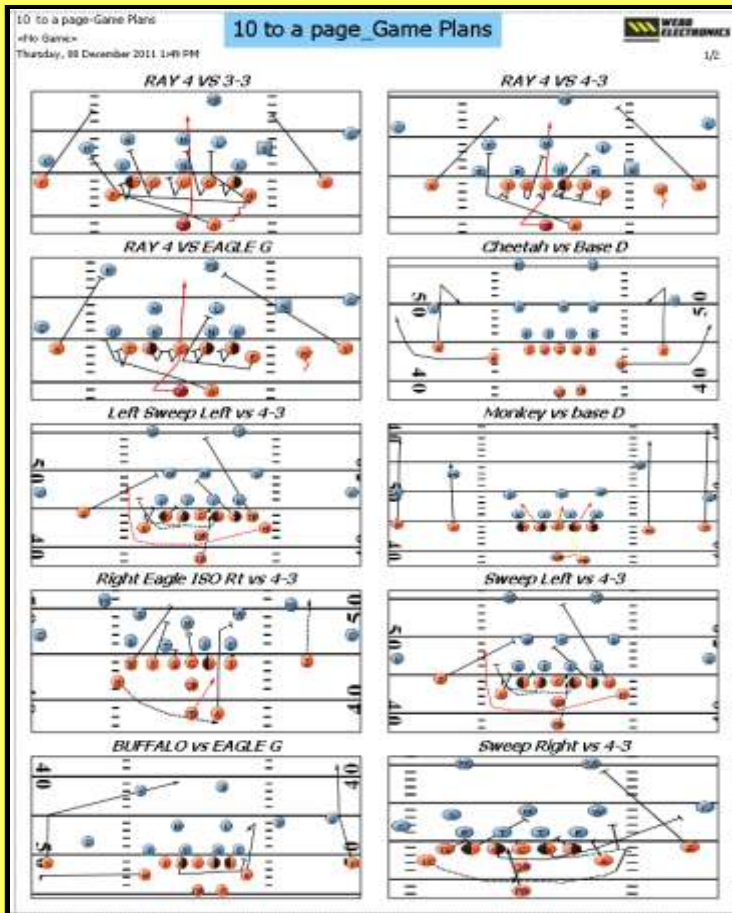

10 to a Page

12 to a Page