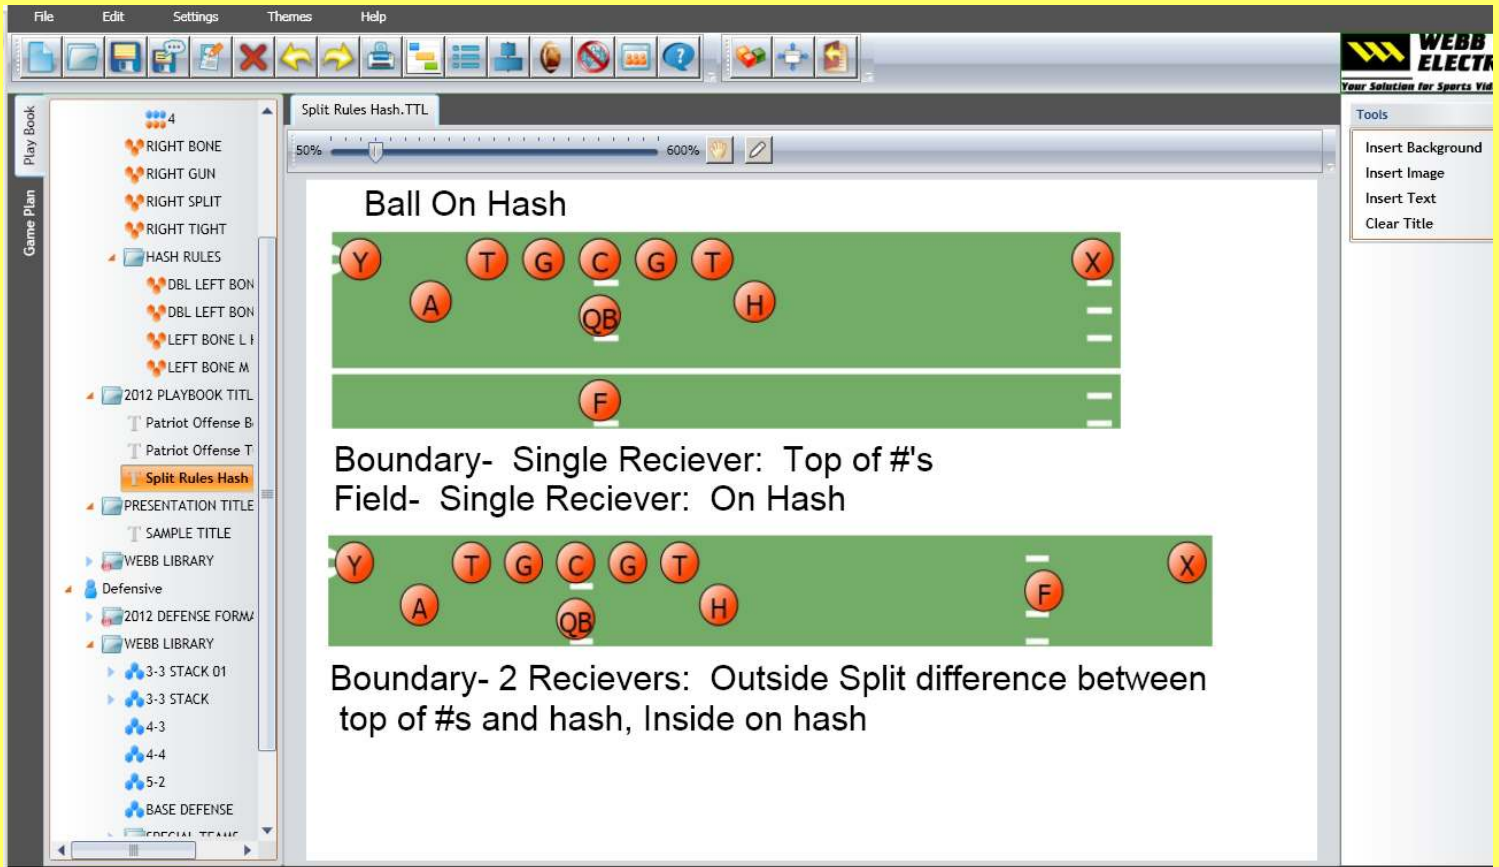

Control your Different Symbols: Choose between multiple sizes, styles and shapes for your player symbols. Snap your players to a grid to make lining up your players easy and fast.

Flip Play view: Quickly flip your play horizontally to a mirrored formation or vertically for a defensive view of the play.