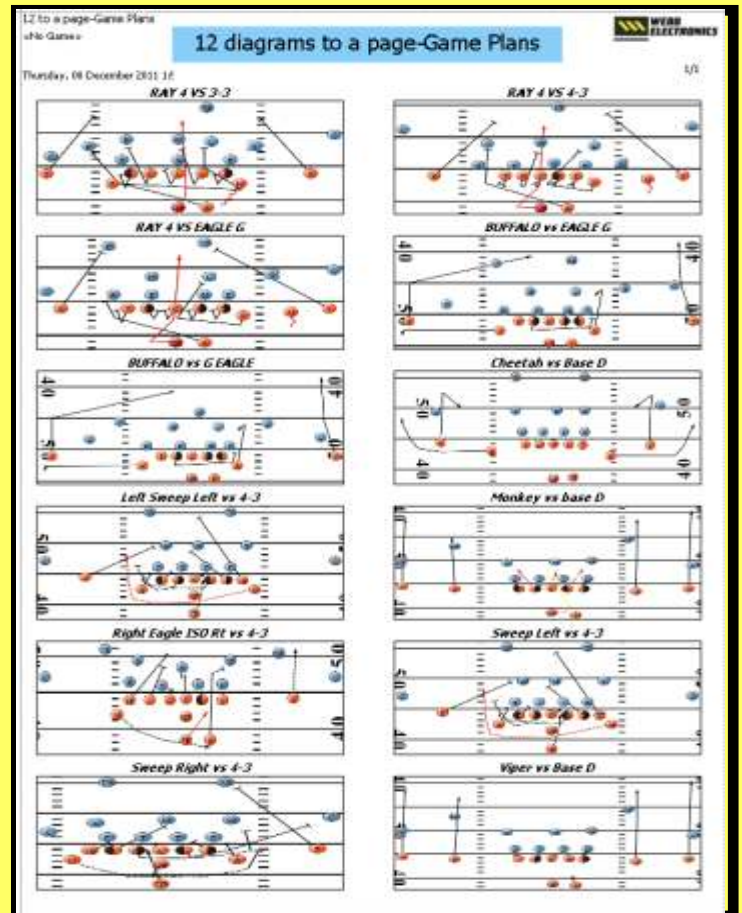

10 to a Page

12 to a Page