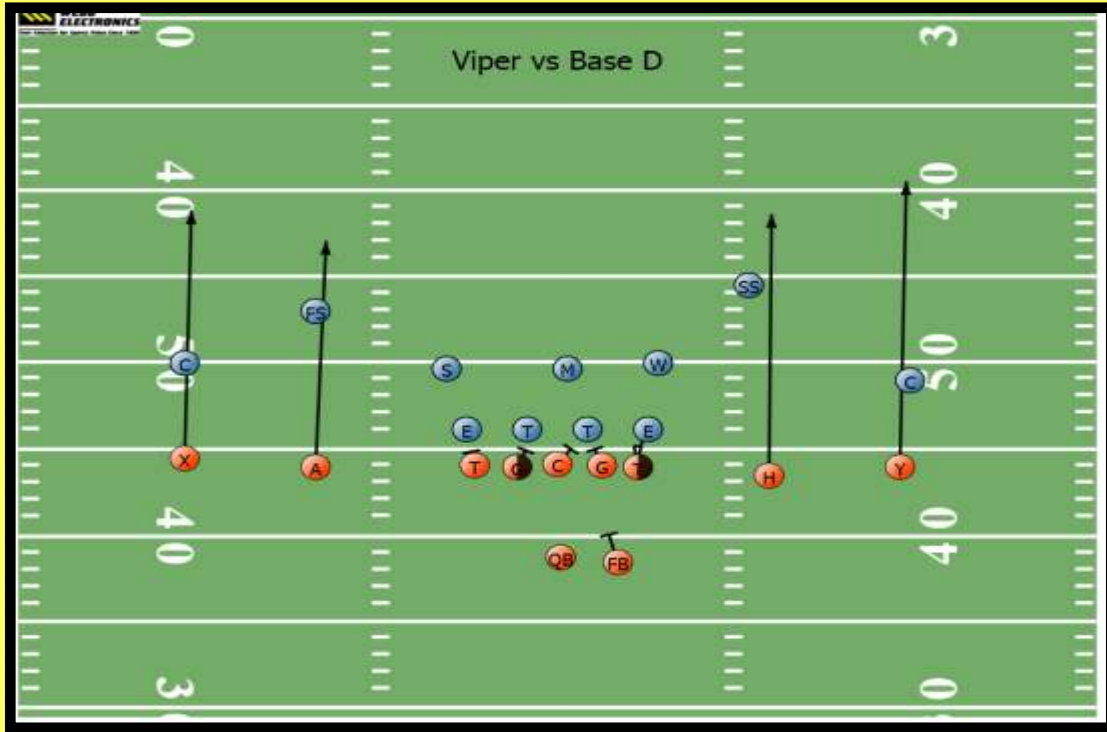

**WEBB
ELECTRONICS**

Your Solution for Sports Video Since 1986

Sample Play Cards

866-999-WEBB(9322)

www.webbelectronics.com
Sales@webbelectronics.com