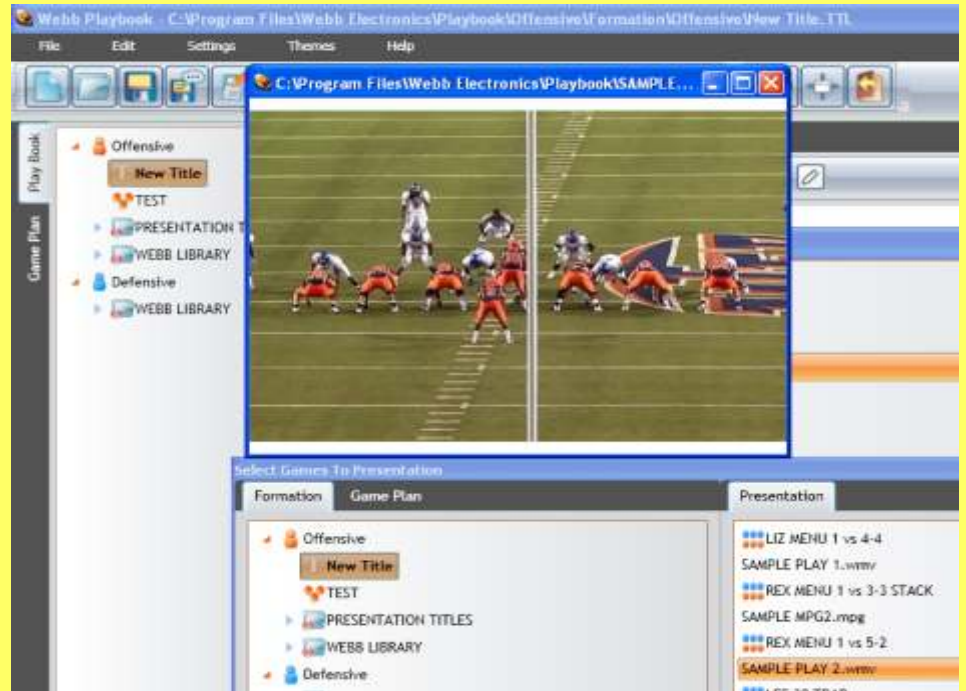

CREATE CUSTOM PRESENTATIONS WITH VIDEO & PLAYBOOK DRAWINGS, POWERPOINT SLIDES AND GRAPHICS FILES.

GREAT PLAYBACK OF VIDEO WITH THE WEBB COWBOY REMOTE™. DRAW OVER THE VIDEO TO TEACH YOUR PLAYERS.

TOGGLE BETWEEN YOUR PLAY DRAWINGS & VIDEOS TO EMPHASIZE PLAYER ASSIGNMENTS AND EXAMPLES OF GOOD AND BAD PLAY!