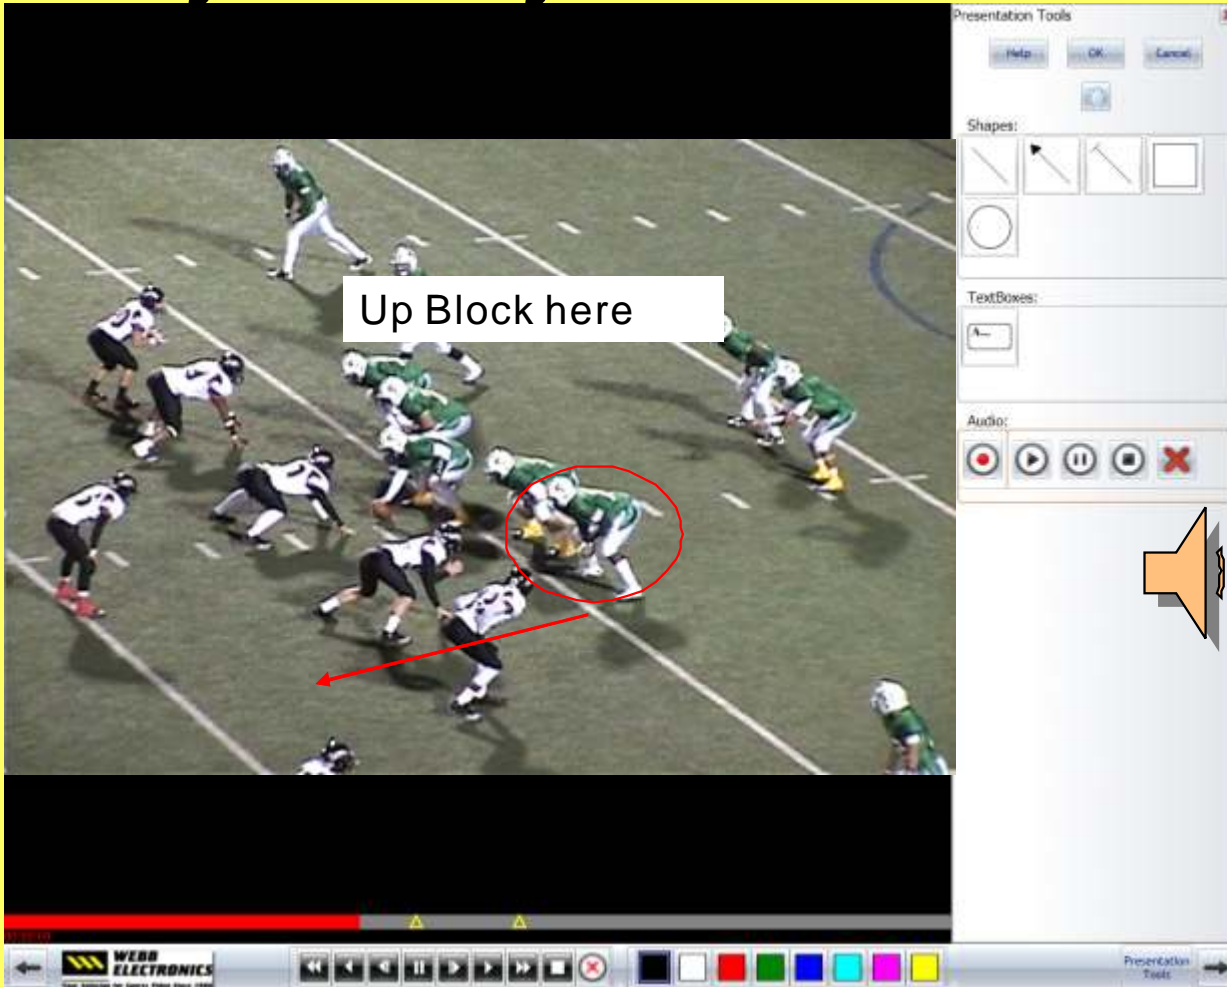

**WEBB
ELECTRONICS**

Your Solution for Sports Video Since 1986

Add Coaching Points to your Video in your Playbook Presentations.

*“You see,
the Tackle
would
Fake
Pass
then
Move up
the field
To block
the 1st
Downfield
defender
...”*

- Add Circles, Squares and lines to your video to bring your points home.
- Add Text to your videos to emphasize your coaching Points.
- Record your Voice over the Video to show your coaching Points.

866-999-WEBB(9322)

www.webbelectronics.com
Sales@webbelectronics.com