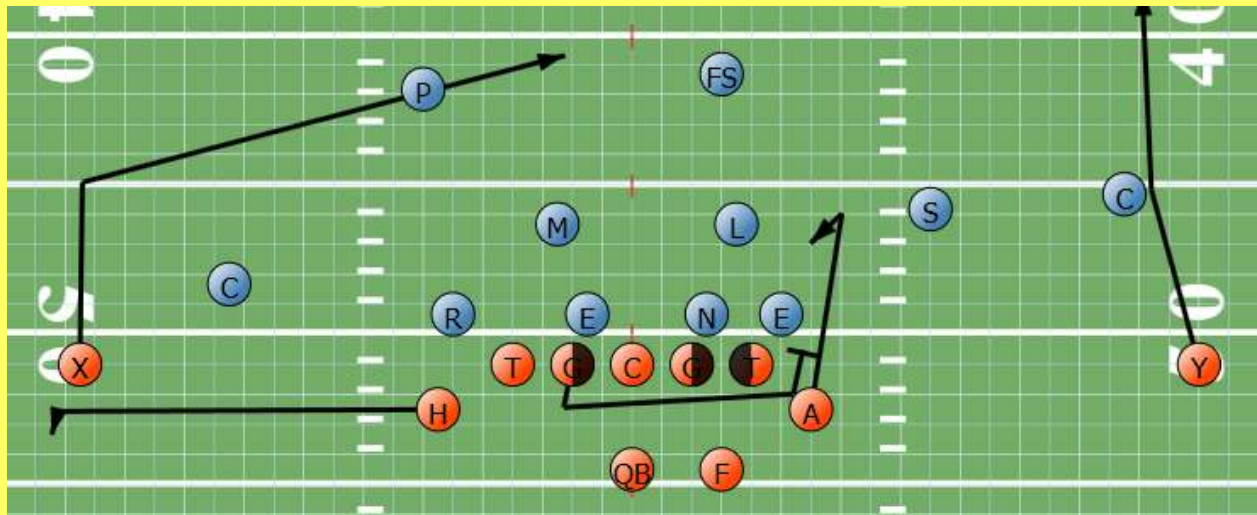

## Sample Play Cards

866-999-WEBB(9322)

[www.webbelectronics.com](http://www.webbelectronics.com)  
Sales@webbelectronics.com

Keep a Library of Formations & Plays: Create Formations, Fronts, Coverages and Plays vs Air. Save Those plays to quickly Add Plays vs Defenses to save you time. You can quickly build off of work to Make a Trips Right Toss Sweep vs a 33 Stack.

Control your Different Symbols: Choose between multiple sizes, styles and shapes for your player symbols. Snap your players to a grid to make lining up your players easy and fast.

Flip Play view: Quickly flip your play horizontally to a mirrored formation or vertically for a defensive view of the play.