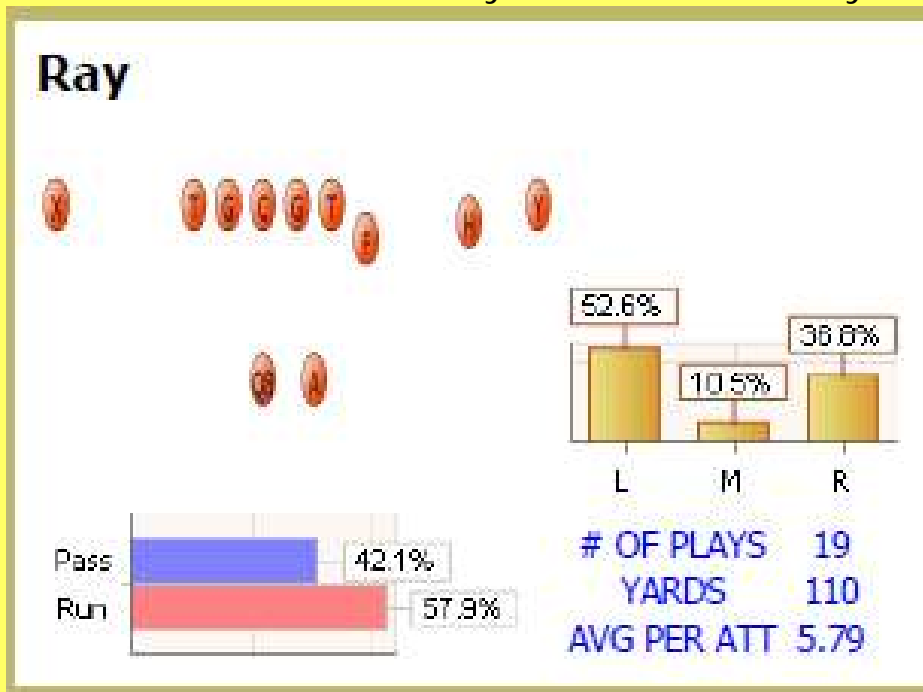

Webb Playbook is fully integrated with our Advantage and Webb Victory families of products. Create custom reports in the Webb Report Wizard to show your formations and plays you draw in Webb Playbook. Run those reports you have created in Webb Gameday or in Webb Victory.