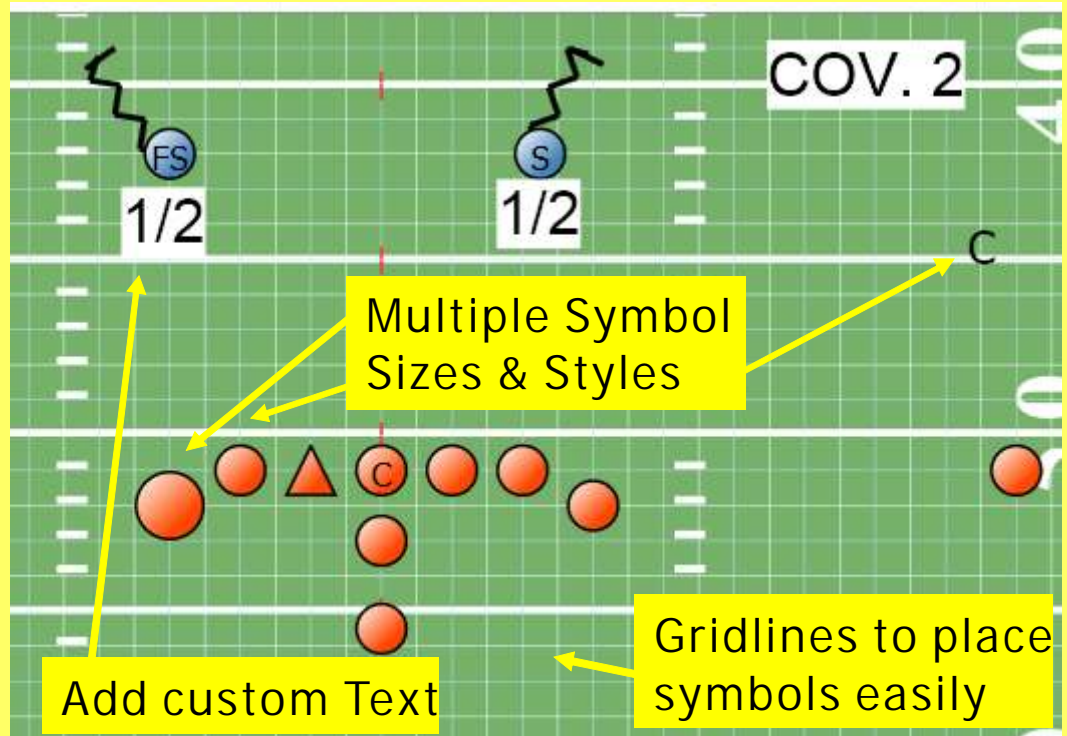

## Sample Play Cards

866-999-WEBB(9322)

[www.webbelectronics.com](http://www.webbelectronics.com)  
Sales@webbelectronics.com

Keep a Library of Formations & Plays: Create Formations, Fronts, Coverages and Plays vs Air. Save Those plays to quickly Add Plays vs Defenses to save you time. You can quickly build off of work to Make a Trips Right Toss Sweep vs a 33 Stack.

Control your Different Symbols: Choose between multiple sizes, styles and shapes for your player symbols. Snap your players to a grid to make lining up your players easy and fast.

Flip Play view: Quickly flip your play horizontally to a mirrored formation or vertically for a defensive view of the play.