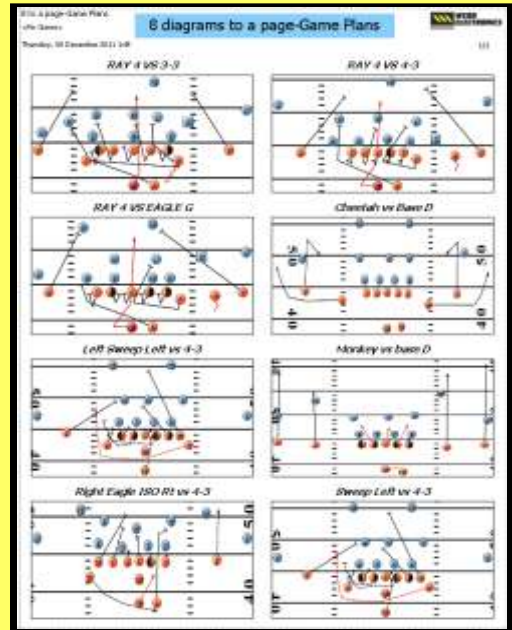

**2 diagrams to a page**

WEBB ELECTRONICS  
1/1

**RAY 4 VS 3-3**

**RAY 4 VS 4-3**

**WEBB  
ELECTRONICS**

**Your Solution for Sports Video Since 1986**

**Run Reports in Webb  
Playbook of 1, 2, 4, 6,  
8, 10, or 12 different  
drawings to a page for  
scouting reports and  
more!**