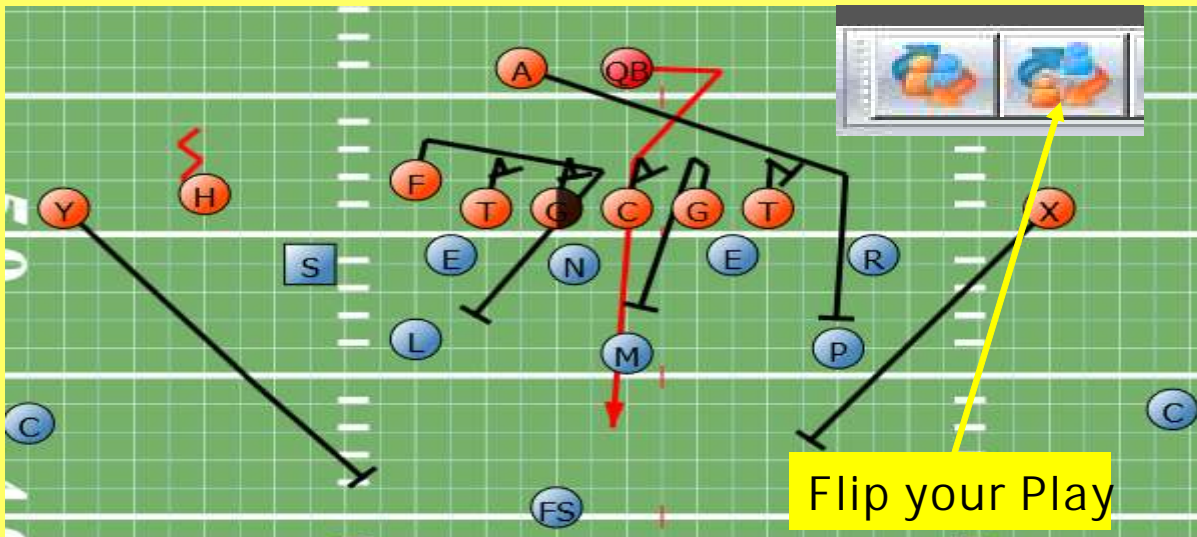

## Sample Play Cards

866-999-WEBB(9322)

[www.webbelectronics.com](http://www.webbelectronics.com)  
Sales@webbelectronics.com

Keep a Library of Formations & Plays: Create Formations, Fronts, Coverages and Plays vs Air. Save Those plays to quickly Add Plays vs Defenses to save you time. You can quickly build off of work to Make a Trips Right Toss Sweep vs a 33 Stack.

Control your Different Symbols: Choose between multiple sizes, styles and shapes for your player symbols. Snap your players to a grid to make lining up your players easy and fast.

Flip Play view: Quickly flip your play horizontally to a mirrored formation or vertically for a defensive view of the play.