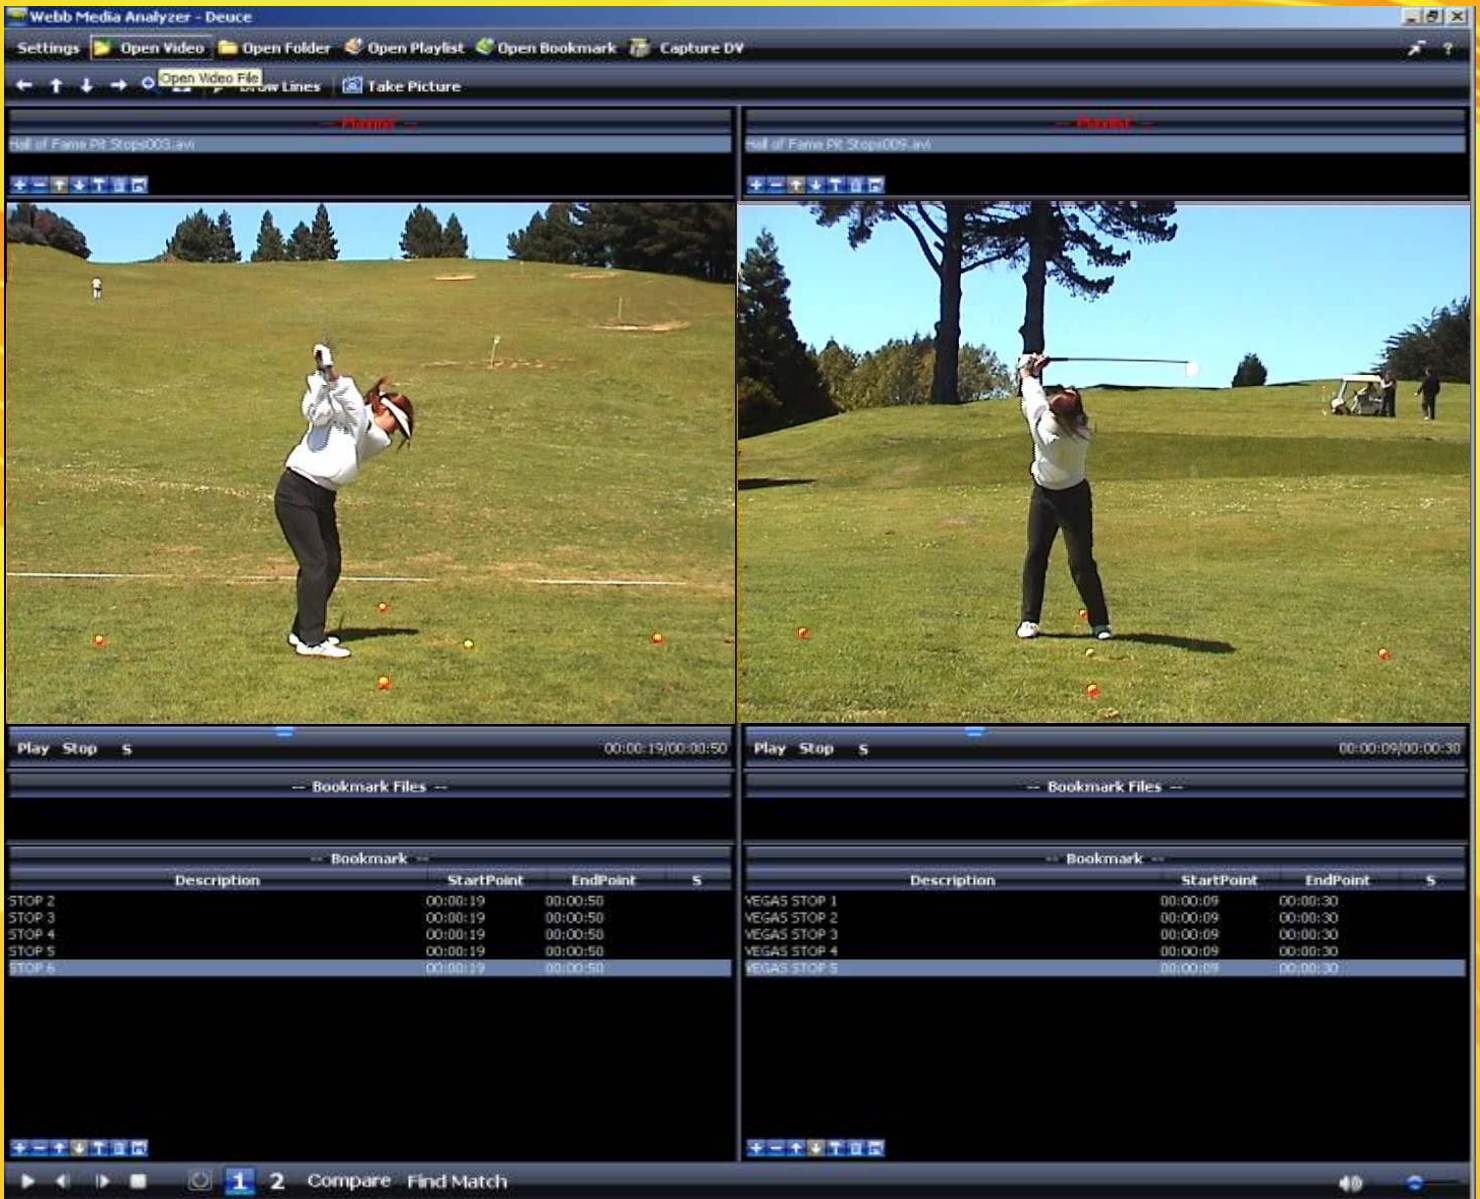

## DEUCE- DUAL VIEW SOFTWARE

ALL THE GREAT FEATURES OF WEBB MEDIA ANALYZER  
PLUS:

- COMPARE 2 ANGLES OF VIDEO SIDE BY SIDE
- PERFECT FOR RACING, BASEBALL, GOLF, TENNIS & ANY OTHER SPORT USED TO ANALYZE VIDEO FROM TWO SOURCES