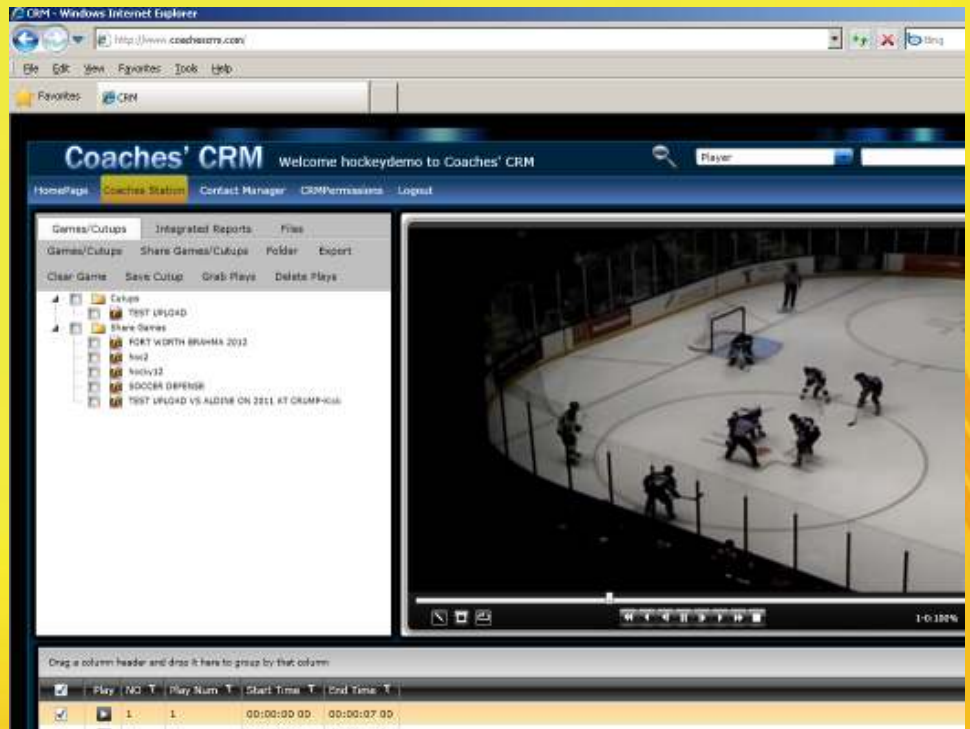

- WATCH ONLINE EXCHANGE VIDEO AND HARD DRIVE EXCHANGE VIDEO
- COPY VIDEO FROM DV CAMCORDERS
- PLAYS MOST STANDARD VIDEO FORMATS

- BOOKMARK YOUR CLIPS AND PUBLISH THEM TO YOUR ACCOUNT ON COACHES CRM
- SEND VIDEO TO OTHER TEAMS SIMPLY BY SENDING THEM AN EMAIL, ALLOWING THEM TO DOWNLOAD THE CLIPS