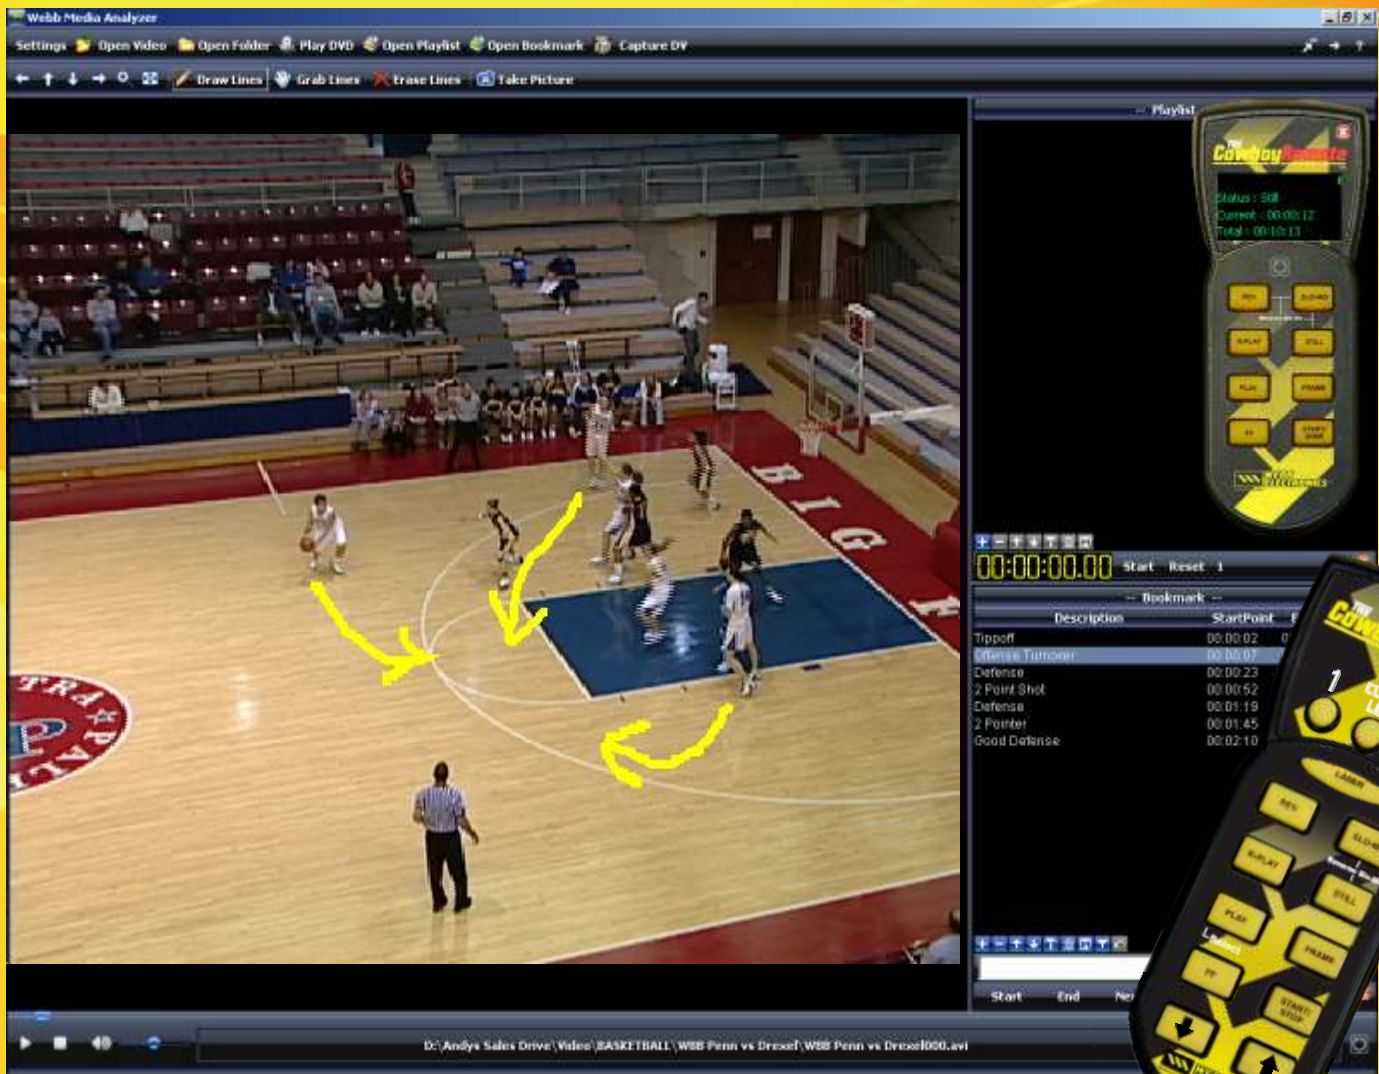

GREAT PRESENTATION SYSTEM FOR
ANYONE WHO USES VIDEO TO TEACH

866-999-WEBB(9322) www.webbelectronics.com
Sales@webbelectronics.com