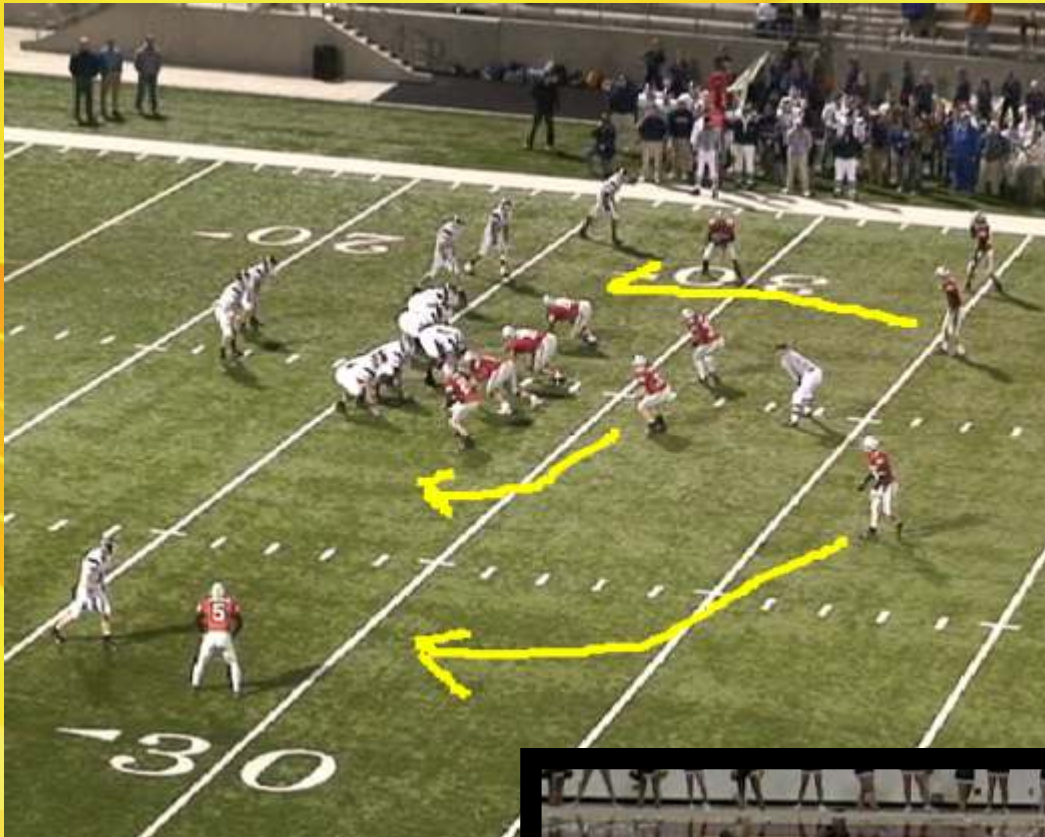

## MEDIA ANALYZER- FULL SCREEN TOOLS

- DRAW LINES TO SHOW YOUR PLAYERS THE RIGHT WAY TO PLAY
- TAKE A PICTURE OF THE VIDEO TO USE IN YOUR SCOUTING REPORTS FOR PLAYERS AND COACHES

- USE THE ZOOM VIDEO TO GET A CLOSER VIEW ON YOUR VIDEO AND TEACH STEPS AND GET OFF TO YOUR PLAYERS.