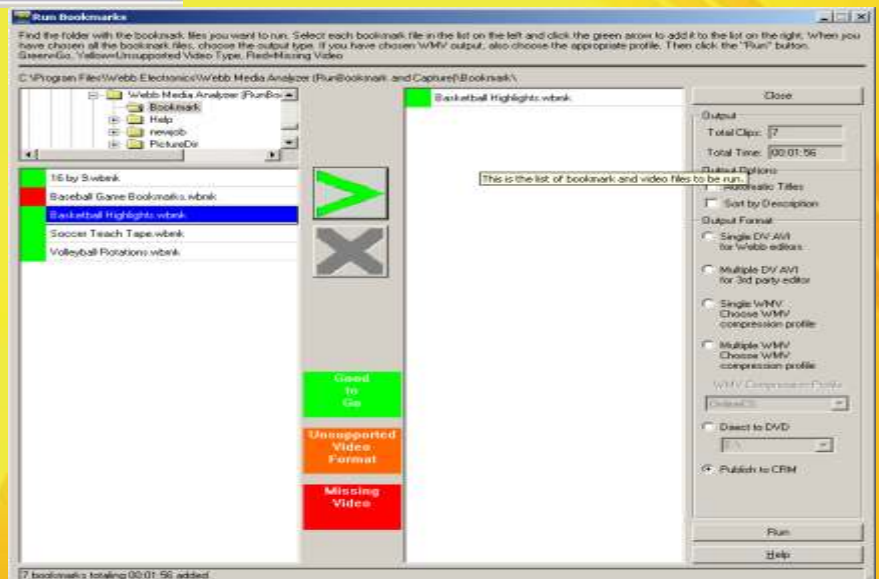

866-999-WEBB(9322) www.webbelectronics.com
Sales@webbelectronics.com