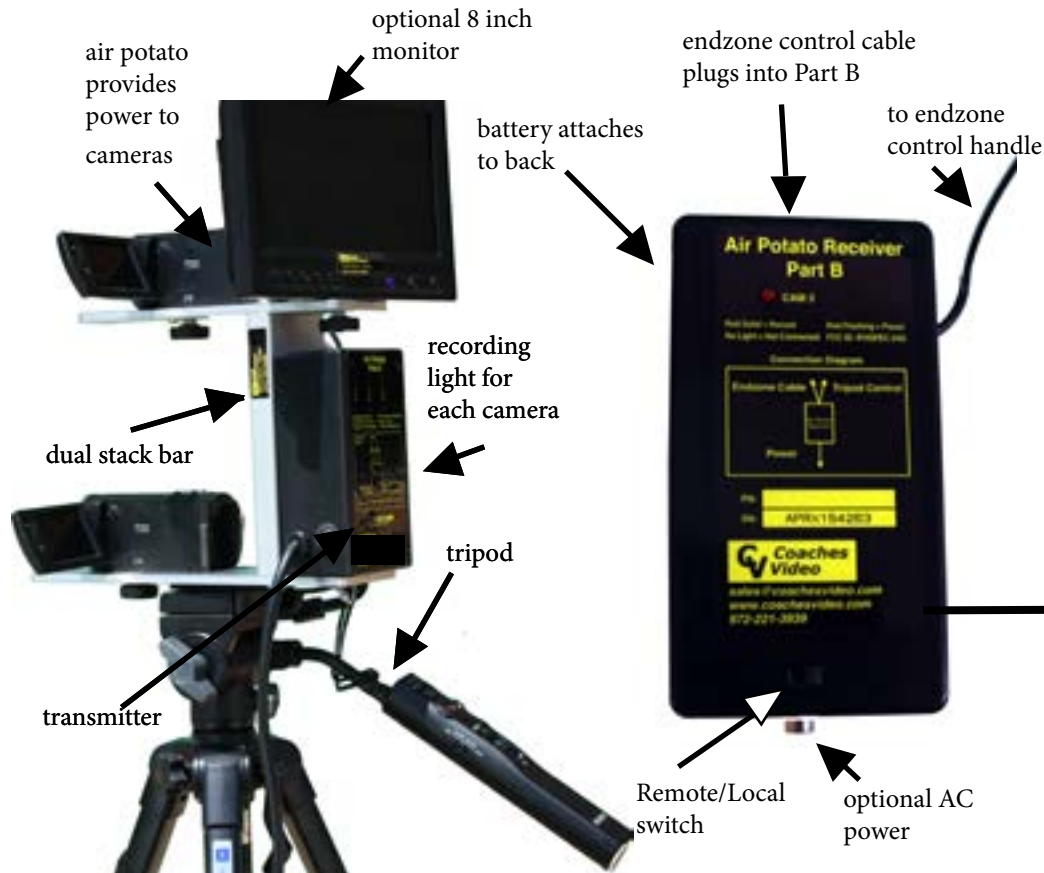

AIR POTATO CAMERA SYSTEM

Control 3 Cameras with one button

- Remote control (on/off) of your endzone camera from the sideline
- Synchronize your endzone camera to your sideline cameras
- Take the recording responsibility out of the cameraman's hands
- Download the same number of clips as the sideline cameras
- Matching angles made easy and saves time
- Integrated with most endzone systems
- Sideline wide, tight, and endzone recording with one button press
- Works with all popular video editing systems

Endzone System