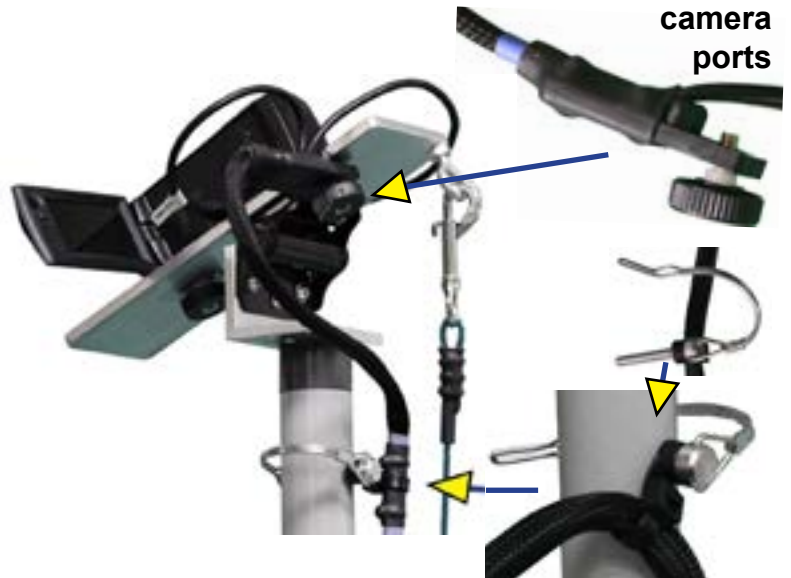

Manual tilt allows for a very responsive tilt and will not miss any of the action compared to electric tilt unit

**Industrial Cable Strain Reliefs**

*All Rovers come with the best strain relief in the market to protect the ends of your cables*

Cables move with Camera to eliminate stress on camera ports

**Stable Extra Wide Base**

*(Weight centered on ends of legs for stability)*

The RoverCam Tripod System offers an extra wide base that evenly distributes weight between 3 ground touch points. This provides more stability and is a competitive advantage over other systems.

Cable assembly is attached firmly to the tilt head and uses the pin that secures the tilt head to the pole. (No Velcro used)