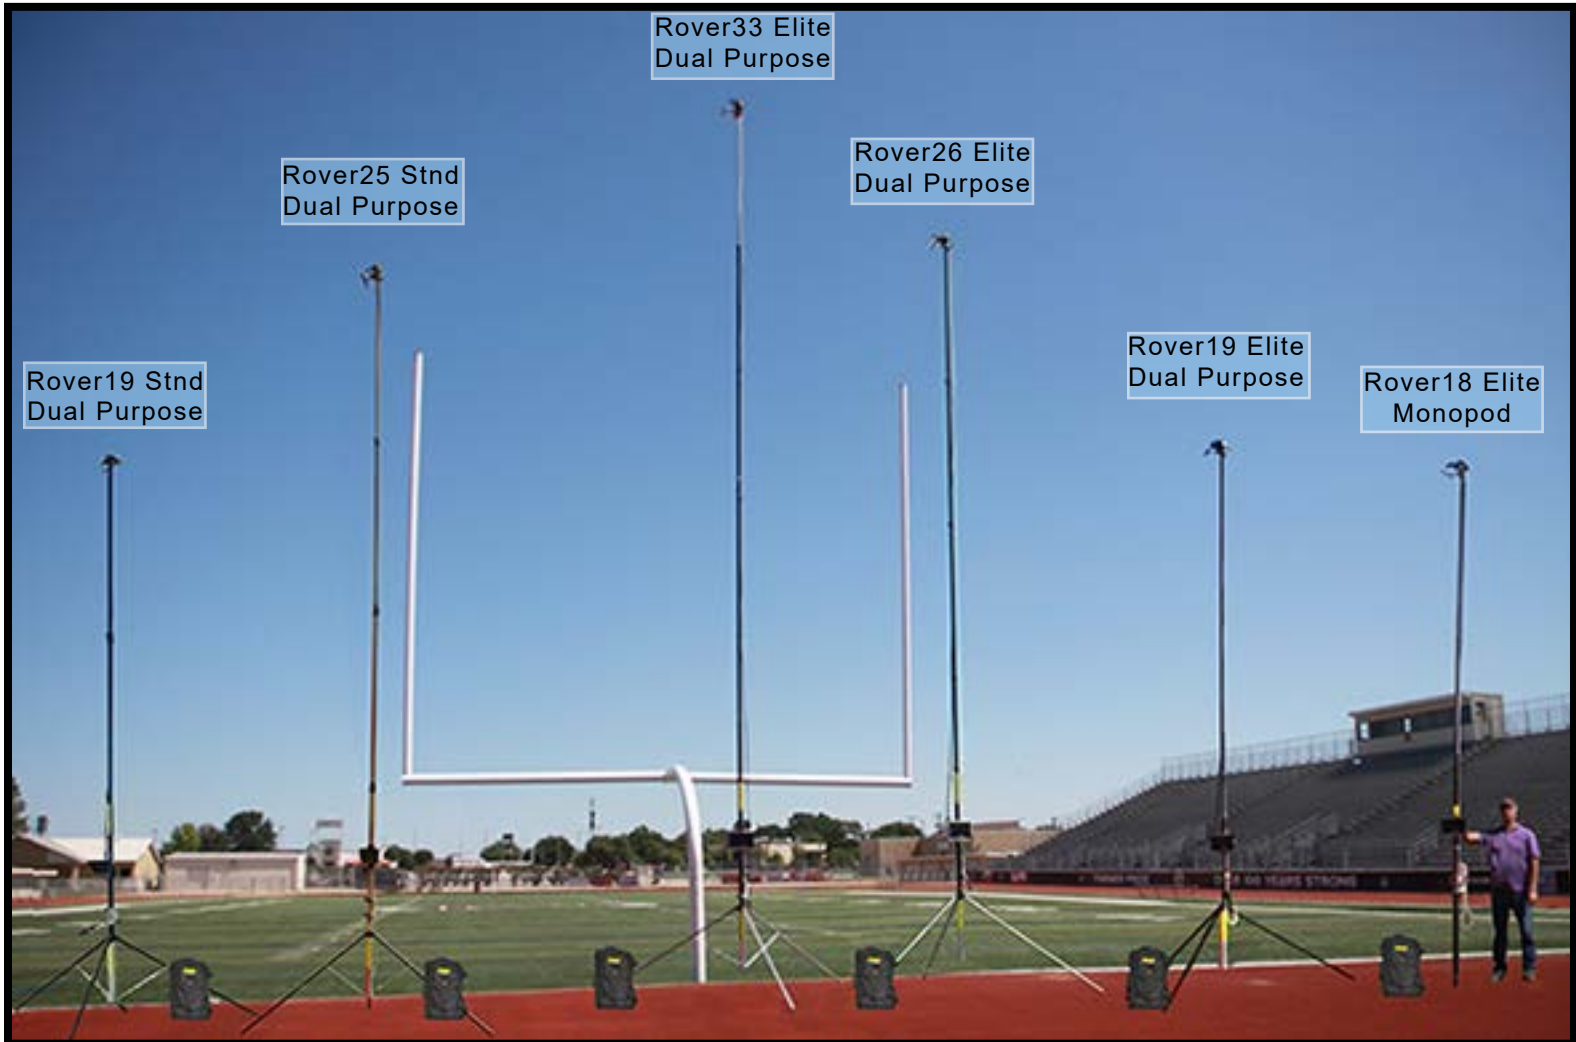

## RoverCam Elite and Standard Series of Telescoping Camera Systems

- Monopod Systems
- Dual Purpose Systems
- Tripod based Systems

*Choose one of our RoverCam systems to get the right view for your practice and game video.*

### Protected Monitor Case

**2 LED indicators for Record**

The RoverCam has a protected 8 inch adjustable monitor which provides protection from impacts and harsh environments. Monitor has bright display so there is no need for a sun screen and has a wide viewing angle.