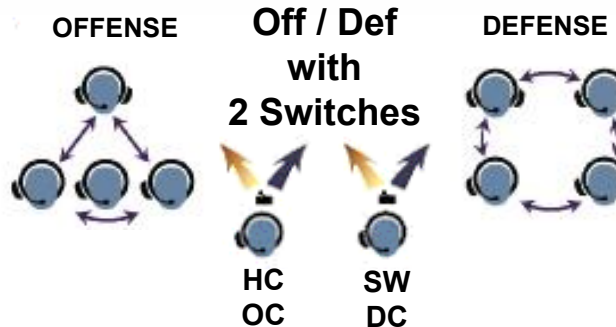

**9Coach1HC  
SEVEN COACH SYSTEM**

**Includes:**

- 2 Double GOLD Headset
- 6 Single GOLD Headset
- 1 Single GOLD Headset with Switch
- Batteries & Charger
- Storage Bag

Multi Charger and Carrying Case included

**10Coach1HC  
EIGHT COACH SYSTEM**

**Includes:**

- 2 Double GOLD Headset
- 6 Single GOLD Headset
- 2 Single GOLD Headset with Switch
- Batteries & Charger
- Storage Bag

**Add A Listen Only:**

**GOLD Double . . \$495**  
Dual Ear Wireless Headset