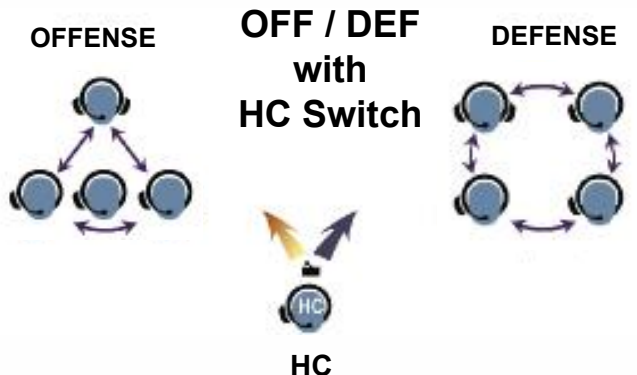

**9Coach1HC  
SEVEN COACH SYSTEM**

**Includes:**

- 2 Double GOLD Headset
- 6 Single GOLD Headset
- 1 Single GOLD Headset with Switch
- Batteries & Charger
- Storage Bag

Multi Charger and Carrying Case included

**10Coach1HC  
EIGHT COACH SYSTEM**

**Includes:**

- 2 Double GOLD Headset
- 6 Single GOLD Headset
- 2 Single GOLD Headset with Switch
- Batteries & Charger
- Storage Bag

**Add A Listen Only:**

**GOLD Double . . \$495**  
Dual Ear Wireless Headset