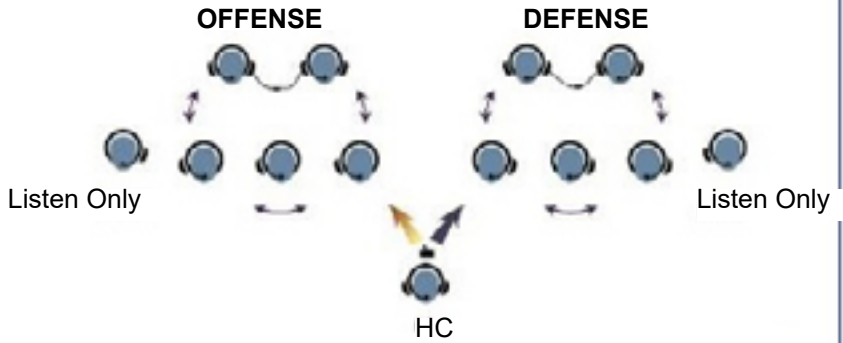

**CVTD900-13CoachHC or CV13Coach1HC**

13 Coach System - 1 Switching

Includes:

- 2 Dual Linked Pressbox Headsets
- 2 Dual Linked Headsets
- 6 Single Headsets
- 2 Single Listen Only Headsets
- 1 Single Headset with Switch
- Batteries & Changer
- Travel Case

Call for options & pricing

**CVTD900-14CoachHC**

14 Coach System - 2 Switching

Includes:

- 2 Dual Linked Pressbox Headsets
- 2 Dual Linked Headsets
- 6 Single Headsets
- 2 Single Listen Only Headsets
- 2 Single Headset with Switch
- Batteries & Changer
- Travel Case