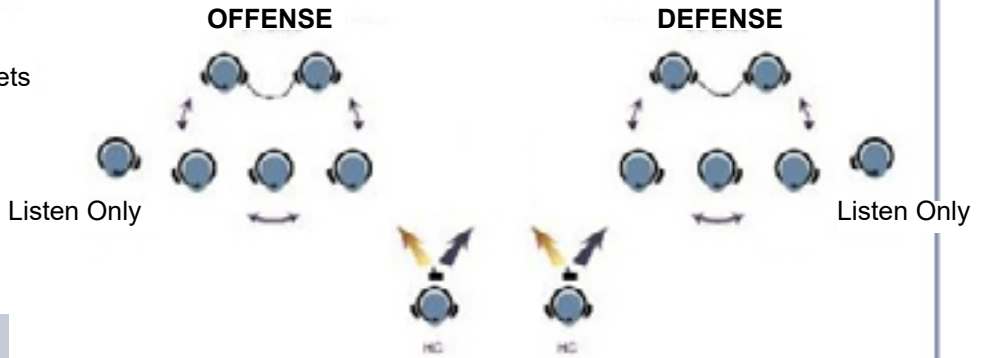

**CVTD900-13CoachHC or CV13Coach1HC**

13 Coach System - 1 Switching

Includes:

- 2 Dual Linked Pressbox Headsets
- 2 Dual Linked Headsets
- 6 Single Headsets
- 2 Single Listen Only Headsets
- 1 Single Headset with Switch
- Batteries & Changer
- Travel Case

Call for options & pricing

**CVTD900-14CoachHC**

14 Coach System - 2 Switching

Includes:

- 2 Dual Linked Pressbox Headsets
- 2 Dual Linked Headsets
- 6 Single Headsets
- 2 Single Listen Only Headsets
- 2 Single Headset with Switch
- Batteries & Changer
- Travel Case